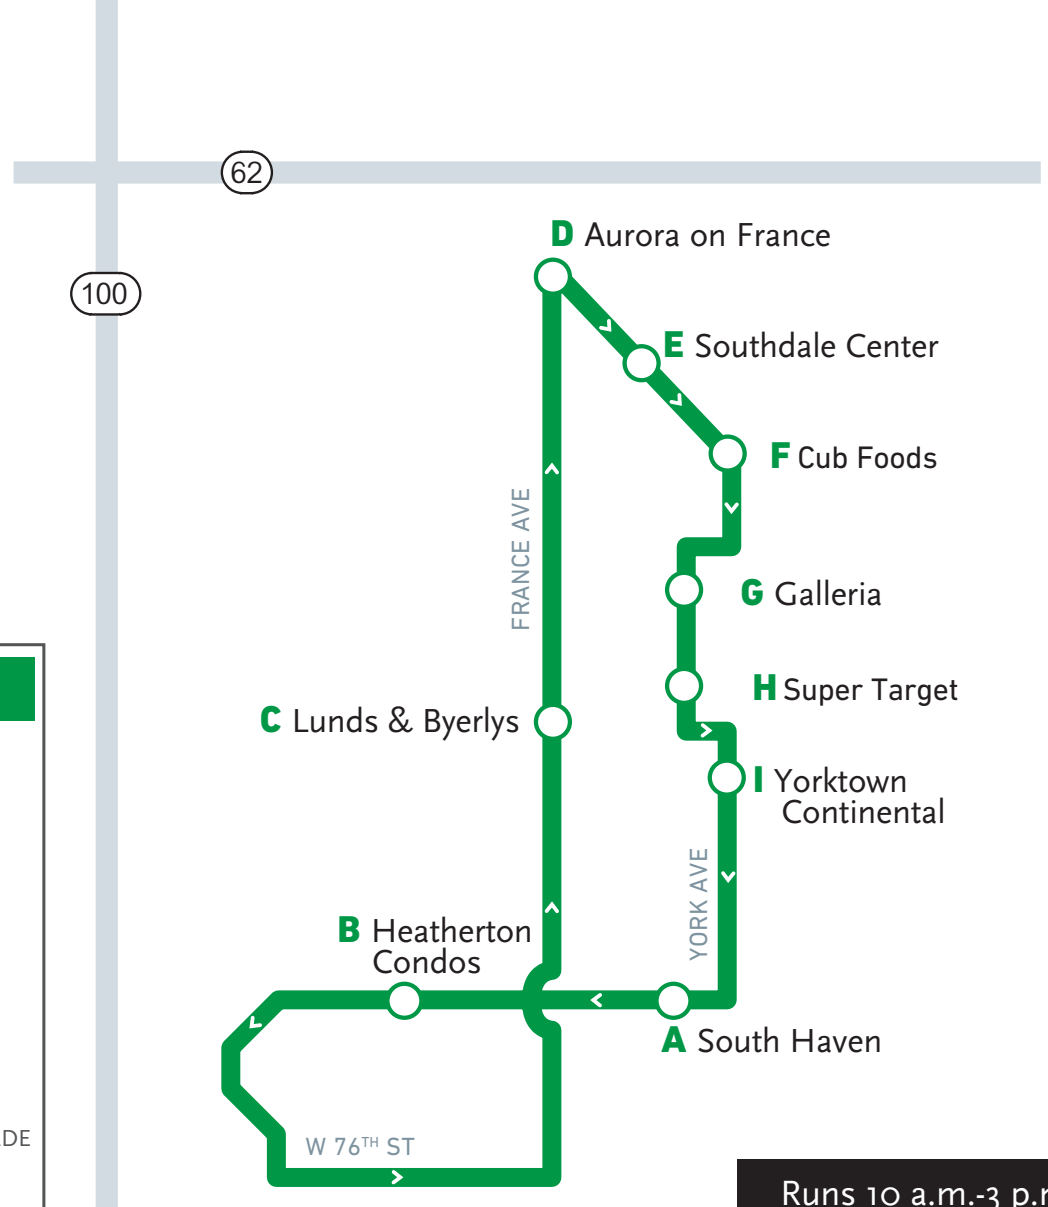

EdinaMN.gov/CloverRide
651-234-2272

\$3
all-you-can-ride
per day

CloverRide is a Friday bus service that takes riders to and from destinations in the greater Southdale area.

CloverRide	
Stop:	Walk to:
A South Haven	CENTENNIAL LAKES PARK + PLAZA
B Heatherton Condos	NINE MILE CREEK REGIONAL TRAIL
C Lunds & Byerlys	RUE DE FRANCE, EDINA PROMENADE
D Aurora on France	FAIRVIEW SOUTHDALE HOSPITAL, SOUTHDALE MEDICAL CENTER
E Southdale Center	HENNEPIN COUNTY SERVICE CENTER
F Cub Foods	YORKDALE SHOPPES, EDINA LIQUOR
G Galleria	EDINA PROMENADE
H Super Target	YORKTOWN CENTER, EDINA PROMENADE
I Yorktown Continental	SOUTHDALE YMCA

**Runs 10 a.m.-3 p.m.
Fridays**

Stop

On-Demand Stops

Riders can request special stops or pick-ups within two blocks of the regular route. To request a special pickup, call 651-234-2272.