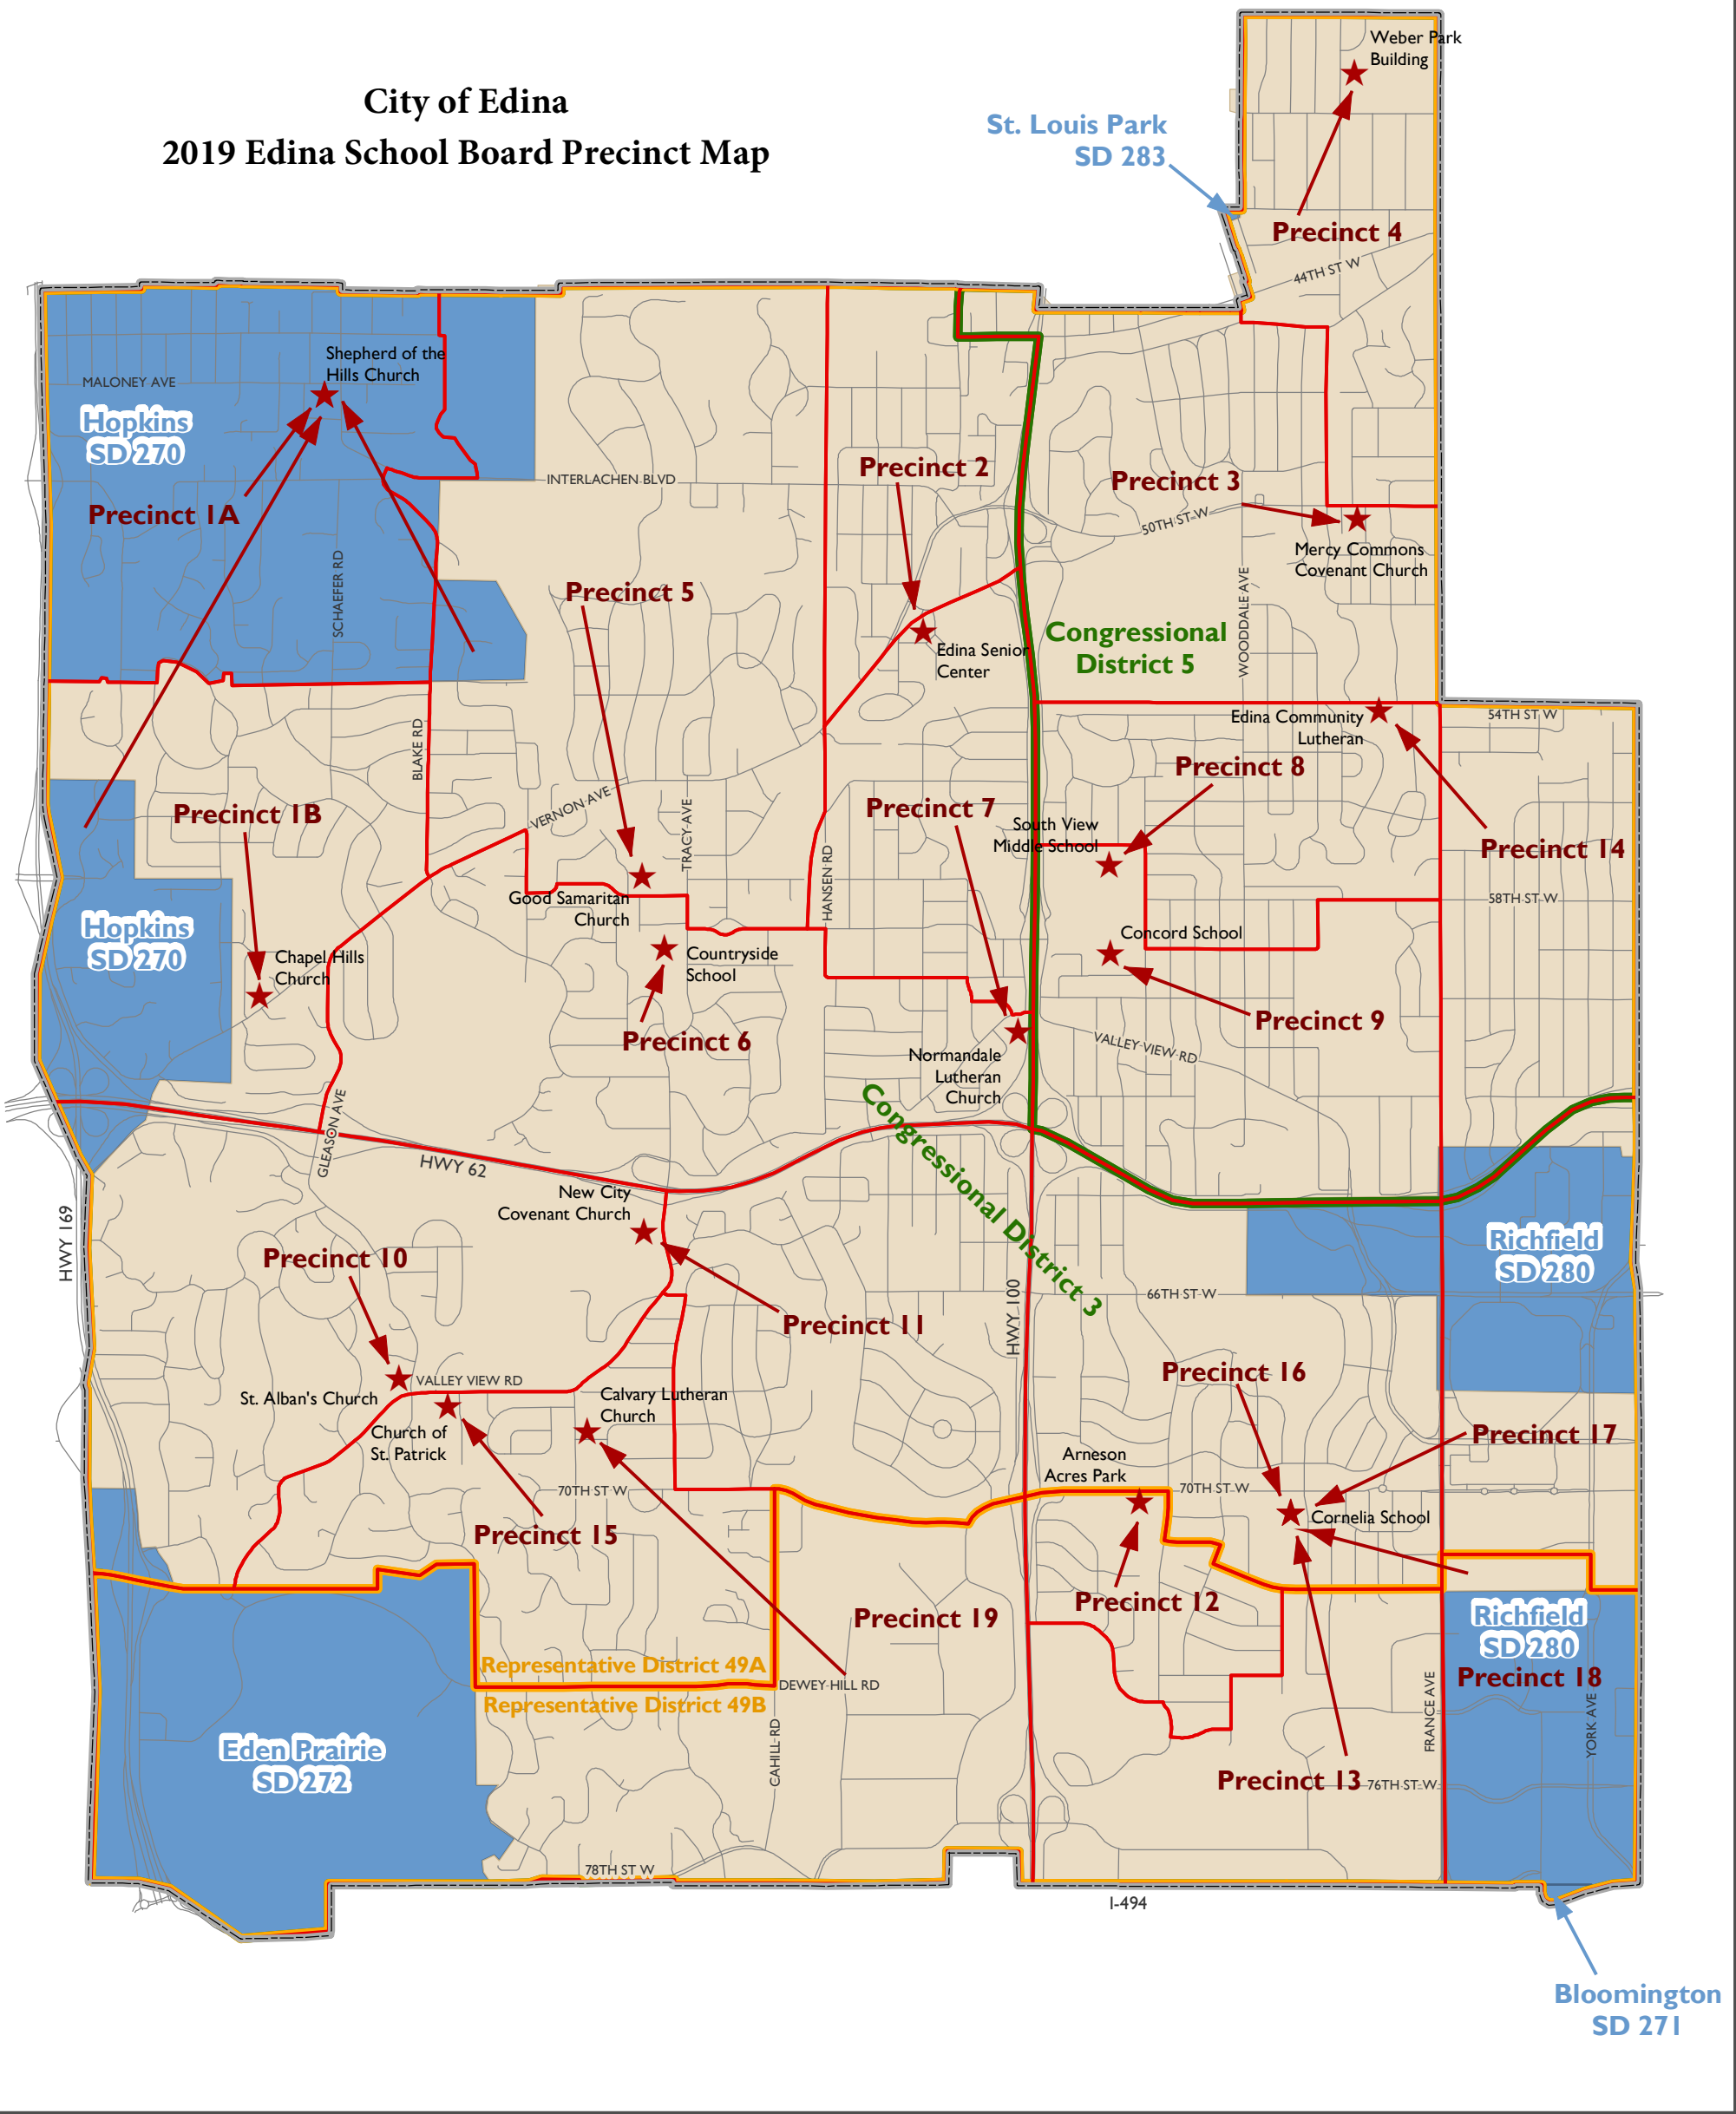

# City of Edina 2019 Edina School Board Precinct Map

## Legend

- ★ Polling Location
- Municipal Boundary
- ▭ Precinct Boundary
- ▭ Representative District
- ▭ Congressional District

### School Districts

- Edina (273)
- Other School Districts

\* SD 280 voting held at  
Sheridan Hills Elementary School  
6400 Sheridan Ave, Richfield

**Precinct 1A**  
Congressional District 3  
Representative District 49A  
Shepherd of the Hills Church  
500 Blake Road

**Precinct 3**  
Congressional District 5  
Representative District 49A  
Mercy Commons Covenant Church  
4201 W 50th Street

**Precinct 4**  
Congressional District 5  
Representative District 49A  
Weber Park Building  
4115 Grimes Avenue